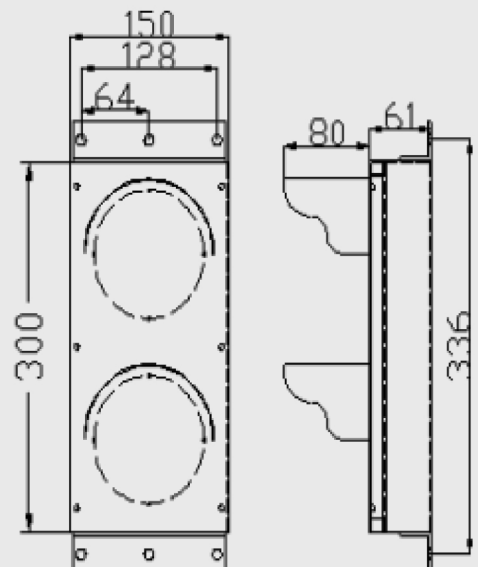

100mm LED Traffic Light

Model No. : JD100-3-25-1B
 Housing Material: Aluminum or Alloy steel
 Working Voltage: 12V/24V DC , AC110V/220V, 50/60Hz
 Working TEMP.: -40°C ~ +80°C
 LED Q'ty: Red and Green Ball: 45pcs LED each
 Certifications: CE(EN12368,LVD,EMC), GB14887-2011,IP55

Technical Parameters:

Color	LED Qty	Light Intensity	Wave length	Viewing angle		Power	Working Voltage	Housing Material
				L/ R	U/D			
Red	45pcs	>150cd	625±5nm	30°	30°	≤6W	12/24VDC; AC110V/220V, 50/60HZ	Aluminum
Green	45pcs	>300cd	505±5nm	30°	30°	≤6W		

Installation Sketch

Product Features

- Novel design with beautiful appearance
- Low power consumption
- High efficiency and brightness
- Large viewing angle
- Long lifespan-more than 80,000 hours
- Multi-layer sealed and waterproof
- Exclusive optical lensing and good color uniformity
- Long viewing distance
- Keep up with CE, GB14887-2007, ITE EN12368 and relevant international standards