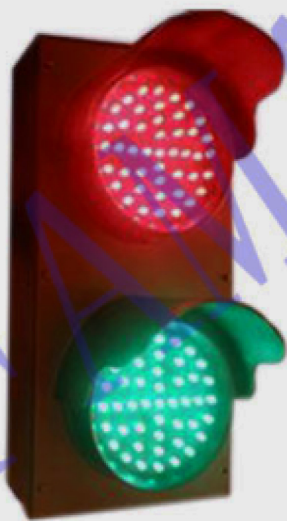

100mm LED Traffic Light

Model No. : JD100-3-25-1B
 Housing Material: Aluminum or Alloy steel
 Working Voltage: 12V/24V DC , AC110V/220V, 50/60Hz
 Working TEMP.: -40°C ~ +80°C
 LED Q'ty: Red and Green Ball: 45pcs LED each
 Certifications: CE(EN12368,LVD,EMC), GB14887-2011,IP55

Technical Parameters:

Color	LED Qty	Light Intensity	Wave length	Viewing angle		Power	Working Voltage	Housing Material
				L/ R	U/D			
Red	45pcs	>150cd	625±5nm	30°	30°	≤6W	12/24VDC; AC110V/220V, 50/60HZ	Aluminum
Green	45pcs	>300cd	505±5nm	30°	30°	≤6W		

Installation Sketch

Product Features

- Novel design with beautiful appearance
- Low power consumption
- High efficiency and brightness
- Large viewing angle
- Long lifespan-more than 80,000 hours
- Multi-layer sealed and waterproof
- Exclusive optical lensing and good color uniformity
- Long viewing distance
- Keep up with CE, GB14887-2007, ITE EN12368 and relevant international standards